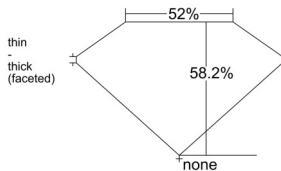

GIA®

FACSIMILE

GIA REPORT 2548644123

Verify this report at GIA.edu

GIA NATURAL DIAMOND DOSSIER®

February 16, 2026
GIA Report Number 2548644123
Shape and Cutting Style ..... Heart Brilliant
Measurements ..... 5.53 x 6.32 x 3.68 mm

GRADING RESULTS

Carat Weight ..... 0.73 carat
Color Grade ..... D
Clarity Grade VS2

ADDITIONAL GRADING INFORMATION

Polish ..... Excellent
Symmetry ..... Excellent
Fluorescence ..... None
Clarity Characteristics ..... Crystal, Feather
Inscription(s): GIA 2548644123

PROPORTIONS

Profile not to actual proportions

GRADING SCALES

GIA COLOR SCALE		GIA CLARITY SCALE	
COLORLESS	D	VERY VERY SLIGHTLY INCLUDED	FLAWLESS
	E		INTERNALLY FLAWLESS
	F		VVS₁
	G		VVS₂
	H		VS₁
	I		VS₂
	J		SI₁
	K		SI₂
	L		I₁
	M		I₂
NEAR COLORLESS	N	SLIGHTLY INCLUDED	I₃
	O		
	P		
	Q		
FAINT	R		
	S		
	T		
	U		
VERY LIGHT	V		
	W		
	X		
	Y		
LIGHT	Z